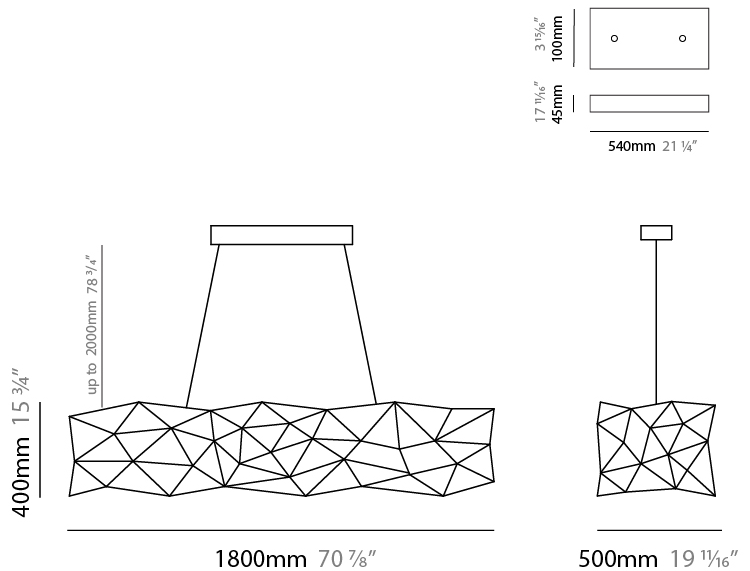

COSMOS ABSTRACT SUSPENSION

D101739-

base number   LED Dimming   Color Temperature   Finish Options

1. To build a product code in our configurator select the specify button on the base model # product page
2. To build a manual product code on this datasheet choose from the options listed below in blue font and add the suffix to the base model #

GENERAL

Series: Cosmos Abstract
Brand: Quasar
Division: Design
Mounting Type: Suspension
Mounting Location: Ceiling
Subcategory: Ambient

PHYSICAL

Shape: Abstract
Length (mm): 1800
Length (in): 70 ⁷/₈
Width (mm): 500
Width (in): 19 ¹¹/₁₆
Height (mm): 400
Height (in): 15 ³/₄
Max. Overall Height (mm): 2400
Max. Overall Height (in): 94 ¹/₂
Light Distribution: Omnidirectional
Weight (kg): 4.5
Weight (lbs): 9.92
[Fixture Finish: NIC / BRA / BBR](#)
Fixture Material: Metal
Cable Details: 2000mm Cable
Upon Request: Custom Sizes

ELECTRICAL

Lamp Type: LED
Input Wattage (W): 36
[Dimming: Non-Dimming / Phase Dimming (120vac Only)](#)
Driver Included: Yes
Driver Location: Integrated
Driver Type: Constant Voltage - Universal
Driver Class: Class 2
Input Voltage (V): 120 - 277
Output Voltage (V): 12
Upon Request: Integral: 0-10Vdc dimming

LED

Number of LEDs: 60
[Color Temperature (°K): 2400 / 2800](#)
Max. Delivered Lumen (lm): 1800 (2800K)
CRI: >90 CRI
Lamp Life (hrs): 50000

OPTICAL

RATINGS AND CERTIFICATIONS

Certified By: Certified for North American Standards
IP rating: IP20