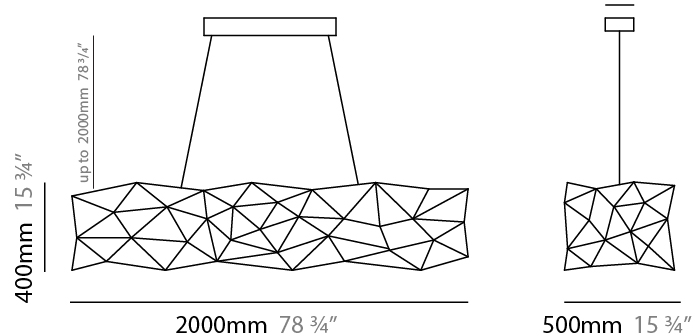

1. To build a product code in our configurator select the specify button on the base model # product page
2. To build a manual product code on this datasheet choose from the options listed below in blue font and add the suffix to the base model #

GENERAL

Series: Cosmos Abstract
Brand: Quasar
Division: Design
Mounting Type: Suspension
Mounting Location: Ceiling
Subcategory: Ambient

PHYSICAL

Shape: Abstract
Length (mm): 2000
Length (in): 78 3/4
Width (mm): 500
Width (in): 19 11/16
Height (mm): 400
Height (in): 15 3/4
Max. Overall Height (mm): 2400
Max. Overall Height (in): 94 1/2
Light Distribution: Omnidirectional
Weight (kg): 4.5
Weight (lbs): 9.92
[Fixture Finish: NIC / BRA / BBR](#)
Fixture Material: Metal
Cable Details: 2000mm Cable
Upon Request: Custom Sizes

ELECTRICAL

Lamp Type: LED
Input Wattage (W): 42
[Dimming: Non-Dimming / Phase Dimming (120vac Only)](#)
Driver Included: Yes
Driver Location: Integrated
Driver Type: Constant Voltage - Universal
Driver Class: Class 2
Input Voltage (V): 120 - 277
Output Voltage (V): 12
Upon Request: Integral: 0-10Vdc dimming

LED

Number of LEDs: 70
[Color Temperature (°K): 2400 / 2800](#)
Max. Delivered Lumen (lm): 2100 (2800K)
CRI: >90 CRI
Lamp Life (hrs): 50000

OPTICAL

RATINGS AND CERTIFICATIONS

Certified By: Certified for North American Standards
IP rating: IP20

PROJECT	_____
TYPE	_____
SPECIFIER	_____
QUANTITY	_____
DATE	_____