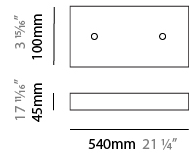

1. To build a product code in our configurator select the specify button on the base model # product page
2. To build a manual product code on this datasheet choose from the options listed below in blue font and add the suffix to the base model #

GENERAL

Series: Cosmos Abstract
Brand: Quasar
Division: Design
Mounting Type: Suspension
Mounting Location: Ceiling
Subcategory: Ambient

PHYSICAL

Shape: Abstract
Length (mm): 2000
Length (in): 78 3/4
Width (mm): 500
Width (in): 19 11/16
Height (mm): 400
Height (in): 15 3/4
Max. Overall Height (mm): 2400
Max. Overall Height (in): 94 1/2
Light Distribution: Omnidirectional
Weight (kg): 4.5
Weight (lbs): 9.92
[Fixture Finish: NIC / BRA / BBR](#)
Fixture Material: Metal
Cable Details: 2000mm Cable
Upon Request: Custom Sizes

ELECTRICAL

Lamp Type: LED
Input Wattage (W): 42
[Dimming: Non-Dimming / Phase Dimming (120vac Only)](#)
Driver Included: Yes
Driver Location: Integrated
Driver Type: Constant Voltage - Universal
Driver Class: Class 2
Input Voltage (V): 120 - 277
Output Voltage (V): 12
Upon Request: Integral: 0-10Vdc dimming

LED

Number of LEDs: 70
[Color Temperature (°K): 2400 / 2800](#)
Max. Delivered Lumen (lm): 2100 (2800K)
CRI: >90 CRI
Lamp Life (hrs): 50000

OPTICAL

RATINGS AND CERTIFICATIONS

Certified By: Certified for North American Standards
IP rating: IP20

PROJECT	_____
TYPE	_____
SPECIFIER	_____
QUANTITY	_____
DATE	_____